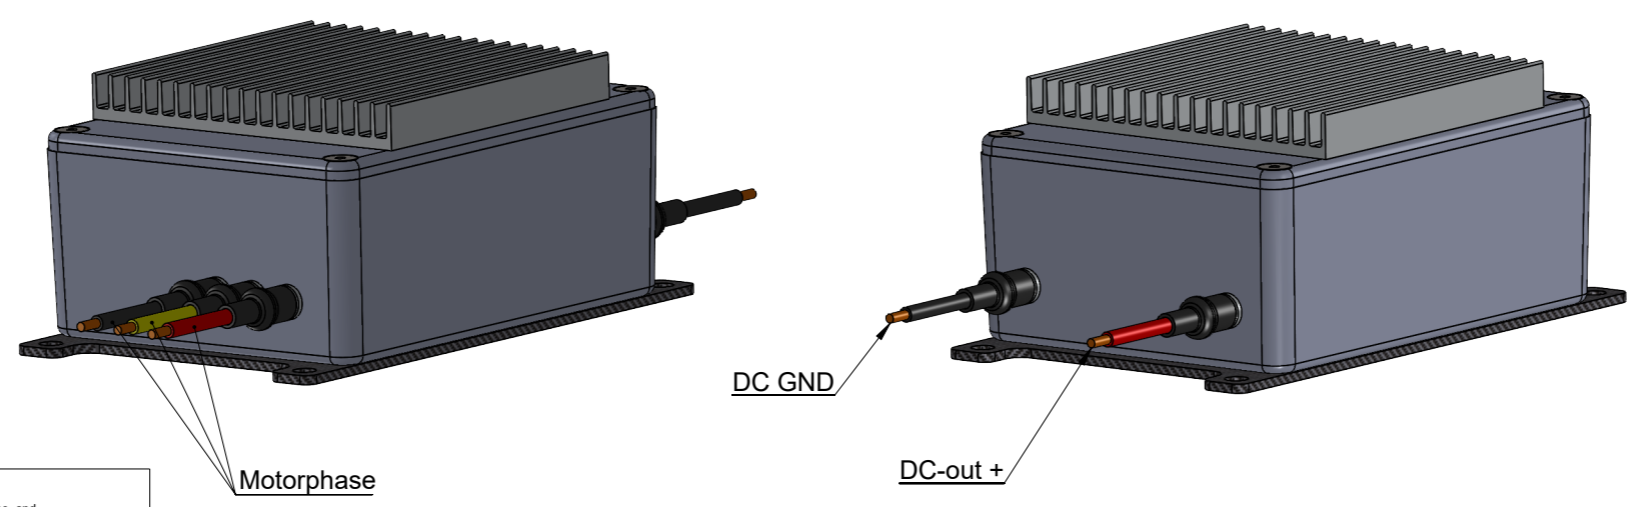

Electronic Box for Generator	
Nominal power output	500 W
Nominal voltage output	28 V
(rectified) working voltage input	10 - 60 V
(rectified) nominal voltage input	30 - 60 V
Max. (rectified) input current	24 A
Cooling	Air cooled
Protection class	IP54

all dimensions are in mm | Weight (ex. cable) approx: 500 g

**PLETTENBERG**

Generator Electronic 500 W

10-000.010-003

A3

We reserve all rights for this drawing, also in case of patent grant or utility model registration. Without our prior consent, this drawing may neither be reproduced nor made available to third parties, and it may not be misused by the recipient or third parties in any other way. Infringements will be liable to damages and may result in criminal prosecution. Plettenberg Elektromotoren GmbH & Co. KG