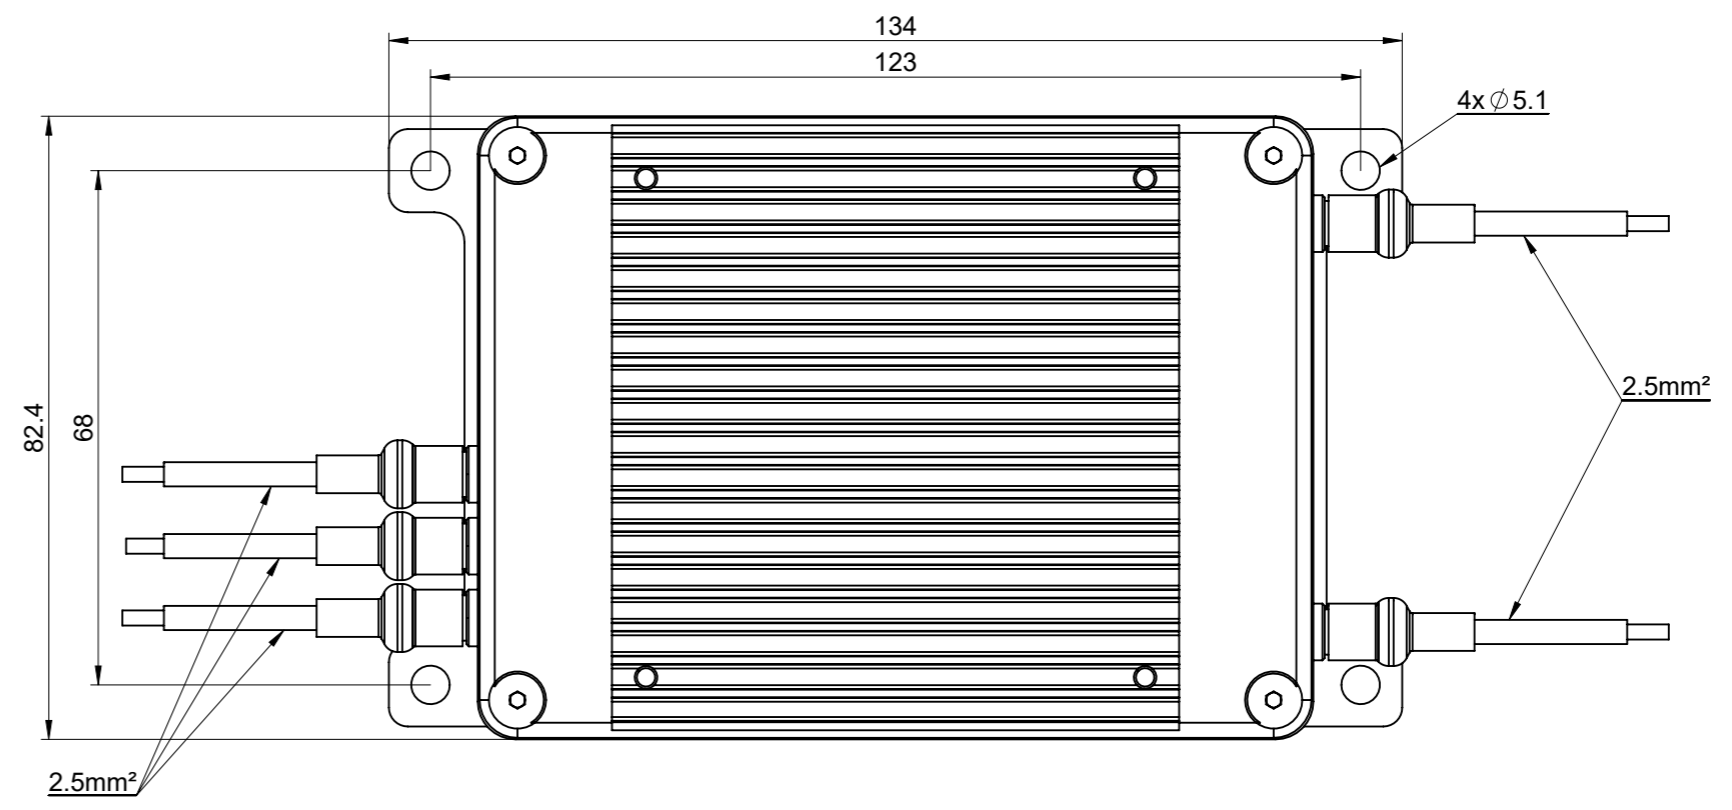

Electronic Box for Generator	
Nominal power output	500 W
Nominal voltage output	28 V
(rectified) working voltage input	10 - 60 V
(rectified) nominal voltage input	30 - 60 V
Max. (rectified) input current	24 A
Cooling	Air cooled
Protection class	IP54

all dimensions are in mm | Weight (ex. cable) approx: 500 g

**PLETTENBERG**

Generator Electronic 500 W

10-000.010-003

A3

We reserve all rights for this drawing, also in case of patent grant or utility model registration. Without our prior consent, this drawing may neither be reproduced nor made available to third parties, and it may not be misused by the recipient or third parties in any other way. Infringements will be liable to damages and may result in criminal prosecution. Plettenberg Elektromotoren GmbH & Co. KG