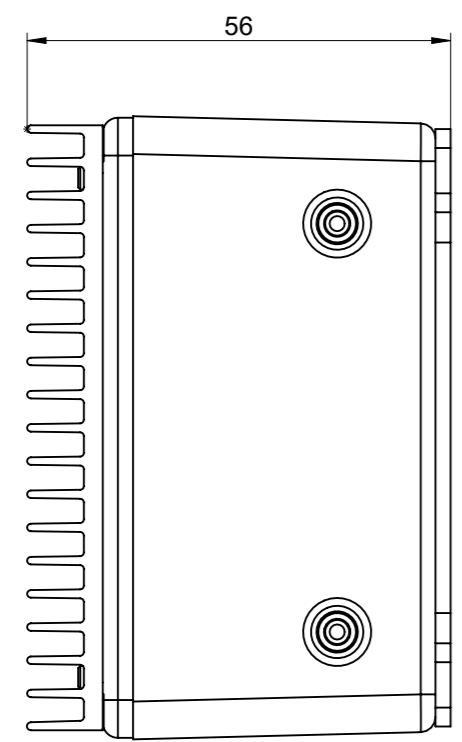

Electronic Box for Generator	
Nominal power output	500 W
Nominal voltage output	28 V
(rectified) working voltage input	10 - 60 V
(rectified) nominal voltage input	30 - 60 V
Max. (rectified) input current	24 A
Cooling	Air cooled
Protection class	IP54

all dimensions are in mm | Weight (ex. cable) approx: 500 g

**PLETTENBERG**

Generator Electronic 500 W

10-000.010-003

A3

We reserve all rights for this drawing, also in case of patent grant or utility model registration. Without our prior consent, this drawing may neither be reproduced nor made available to third parties, and it may not be misused by the recipient or third parties in any other way. Infringements will be liable to damages and may result in criminal prosecution. Plettenberg Elektromotoren GmbH & Co. KG