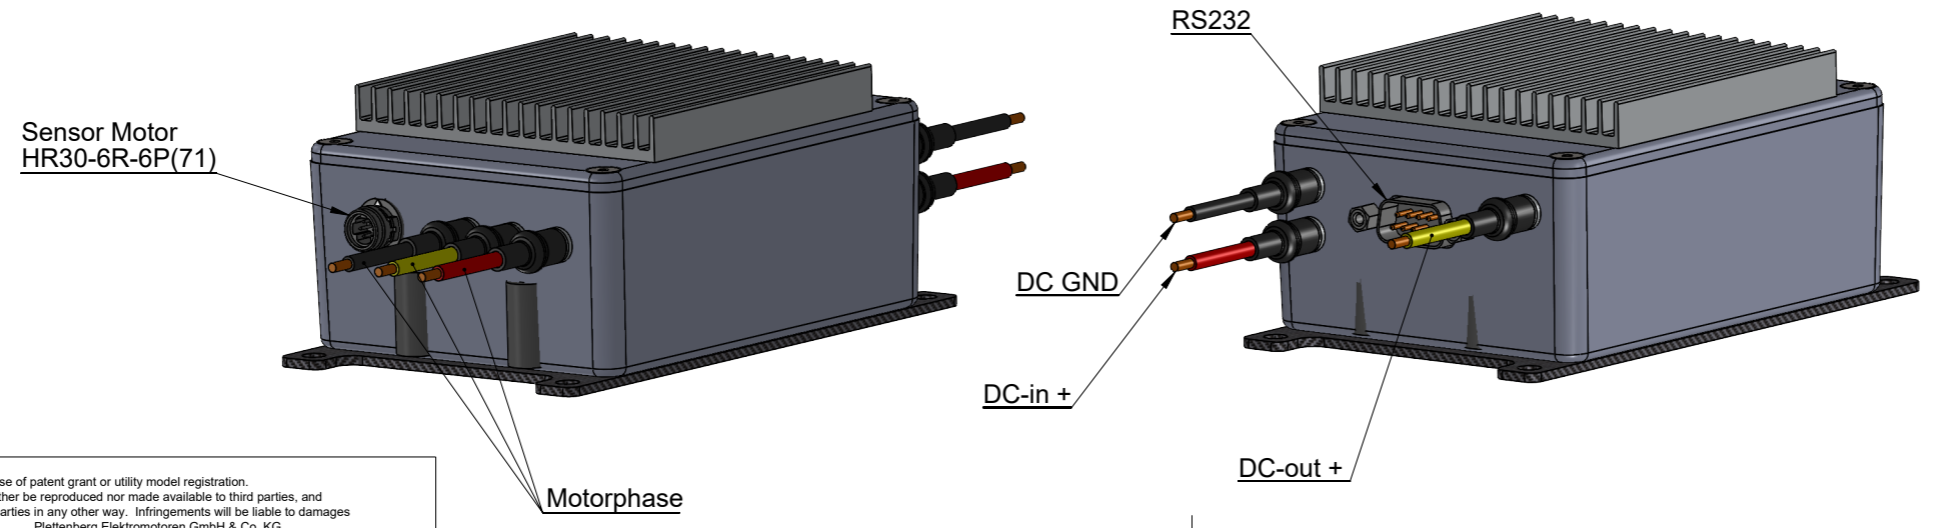

Electronic Box for Starter-Generator	
Max. continuous output power	500 W
Voltage output	28 V
Nominal voltage range input (generator)	30 - 50 V
Nominal voltage range of the battery (starter)	12 - 24 V
Starting voltage input DC (starter)	10 - 30 V
Max. current output	24 A
Cooling	Air cooled
Protection class	IP54 (incl. sealed connectors)

all dimensions are in mm	Weight (with cable) approx:710 g
PLETTENBERG	
Starter-Generator 500 W	
10-000.011.005-01	
A3