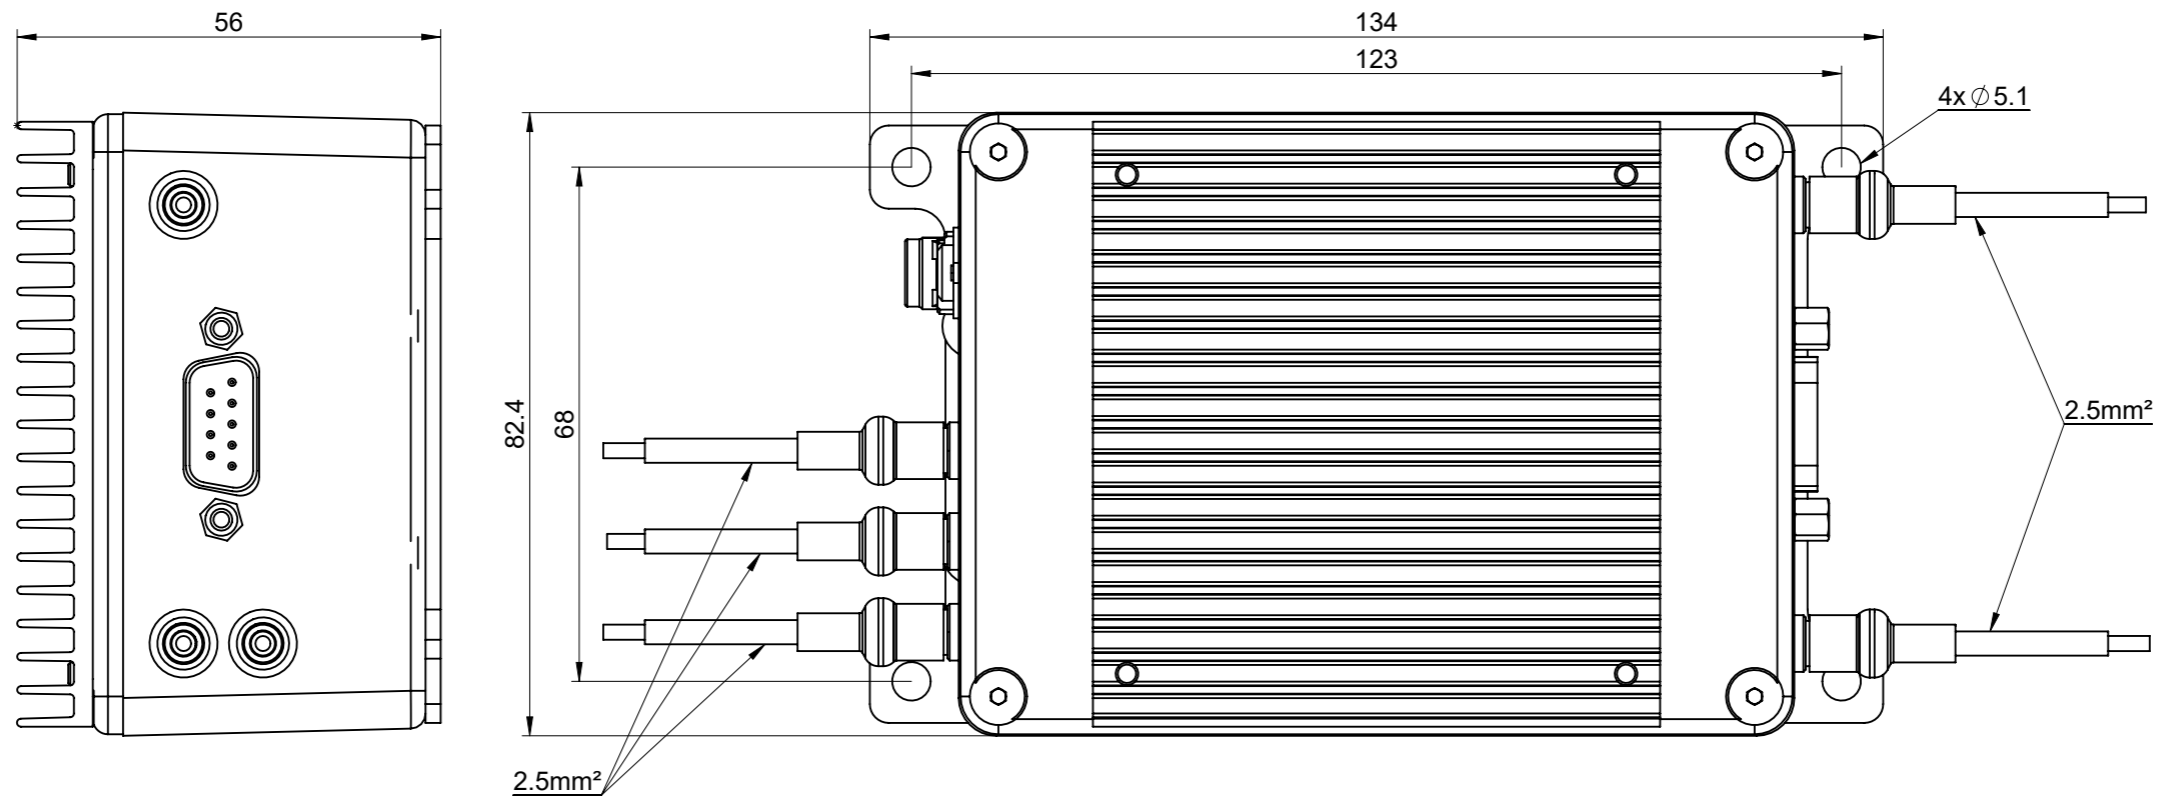

Electronic Box for Starter-Generator	
Max. continuous output power	500 W
Voltage output	28 V
Nominal voltage range input (generator)	30 - 50 V
Nominal voltage range of the battery (starter)	12 - 24 V
Starting voltage input DC (starter)	10 - 30 V
Max. current output	24 A
Cooling	Air cooled
Protection class	IP54 (incl. sealed connectors)

all dimensions are in mm	Weight (with cable) approx:710 g
PLETTENBERG	
Starter-Generator 500 W	
10-000.011.005-01	
A3