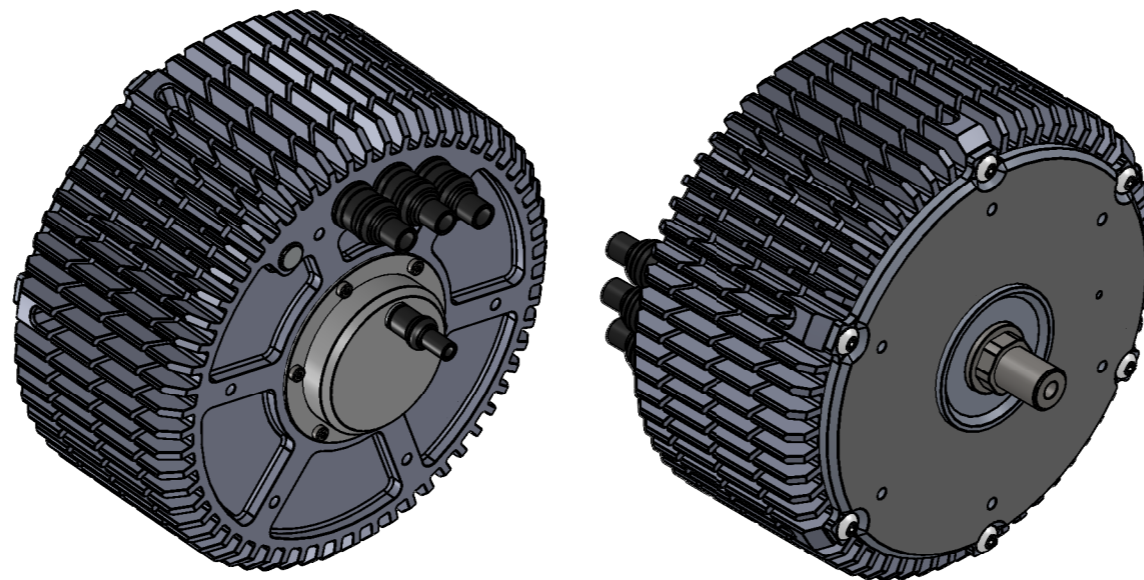

all dimensions are in mm

Weight approx: 2000 g

PLETTENBERG

NOVA 15-30 LW 6K D138 FRM PP

sample dimension sheet

A3