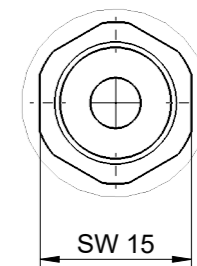

all dimensions are in mm

Weight approx: 2000 g

PLETTENBERG

NOVA 15-30 LW 6K D138 FRM PP

sample dimension sheet

A3